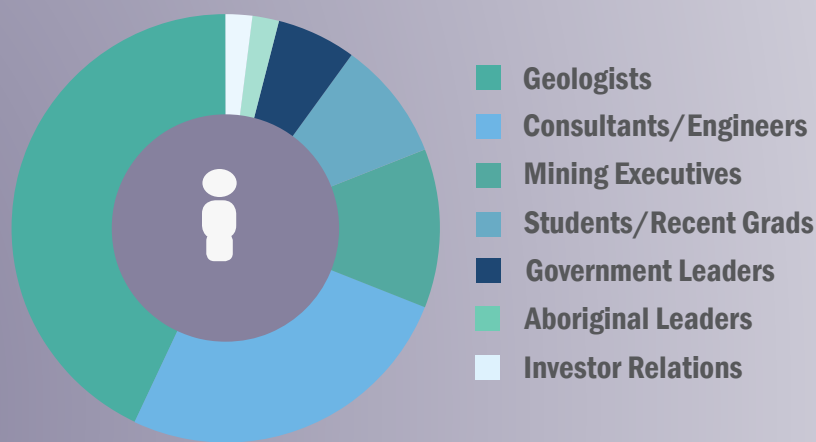

AME^{BC} ROUNDUP 2015 RECAP

6732 Total Registrants

53% Metro Vancouver

47% Out of Town

Registrants from 35+ Countries 6 Continents

OVER 50% OF 2014 PWC TOP 100 JUNIOR MINING COMPANIES

11 Networking Events

10+ Satellite Events

304 Exhibitors

Exploration & Mining

Organizations at Roundup

First Nations 34

Government, Education & Associations 49

98

Core displayed from, 60 companies, 20 countries, and 10 projects in BC

60 Technical Talks

40 Show Case Talks